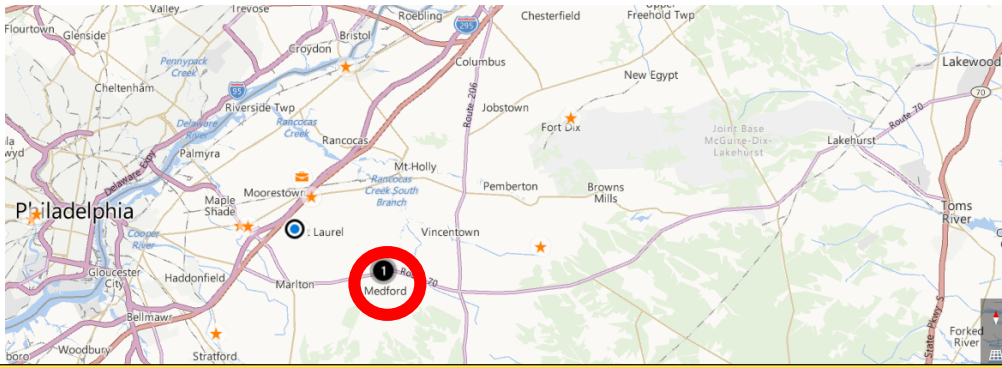

Directions to Camp Ockanickon

Pamona Lodge, YMCA Camp Ockanickon, 1303 Stokes Rd, Medford, NJ 08055

609-654-8895

<http://www.ycamp.org>

Dream's Cell: 856-313-7771

Get yourself to the intersection of Rt 70 and 541 (aka Main St, Medford)

Go SOUTH on 541 for about 4 miles.

CAREFUL!
541 is crooked!

You need to **bear left** or **right** a few times.

STAY on 541!

After about 4 miles on 541 (aka 'Stokes Rd')

You'll see Camp Ockanickon on the LEFT (there's a BIG sign)

Turn left, onto the dirt road. Pamona Lodge is ¼ mile on the RIGHT

Pamona Lodge