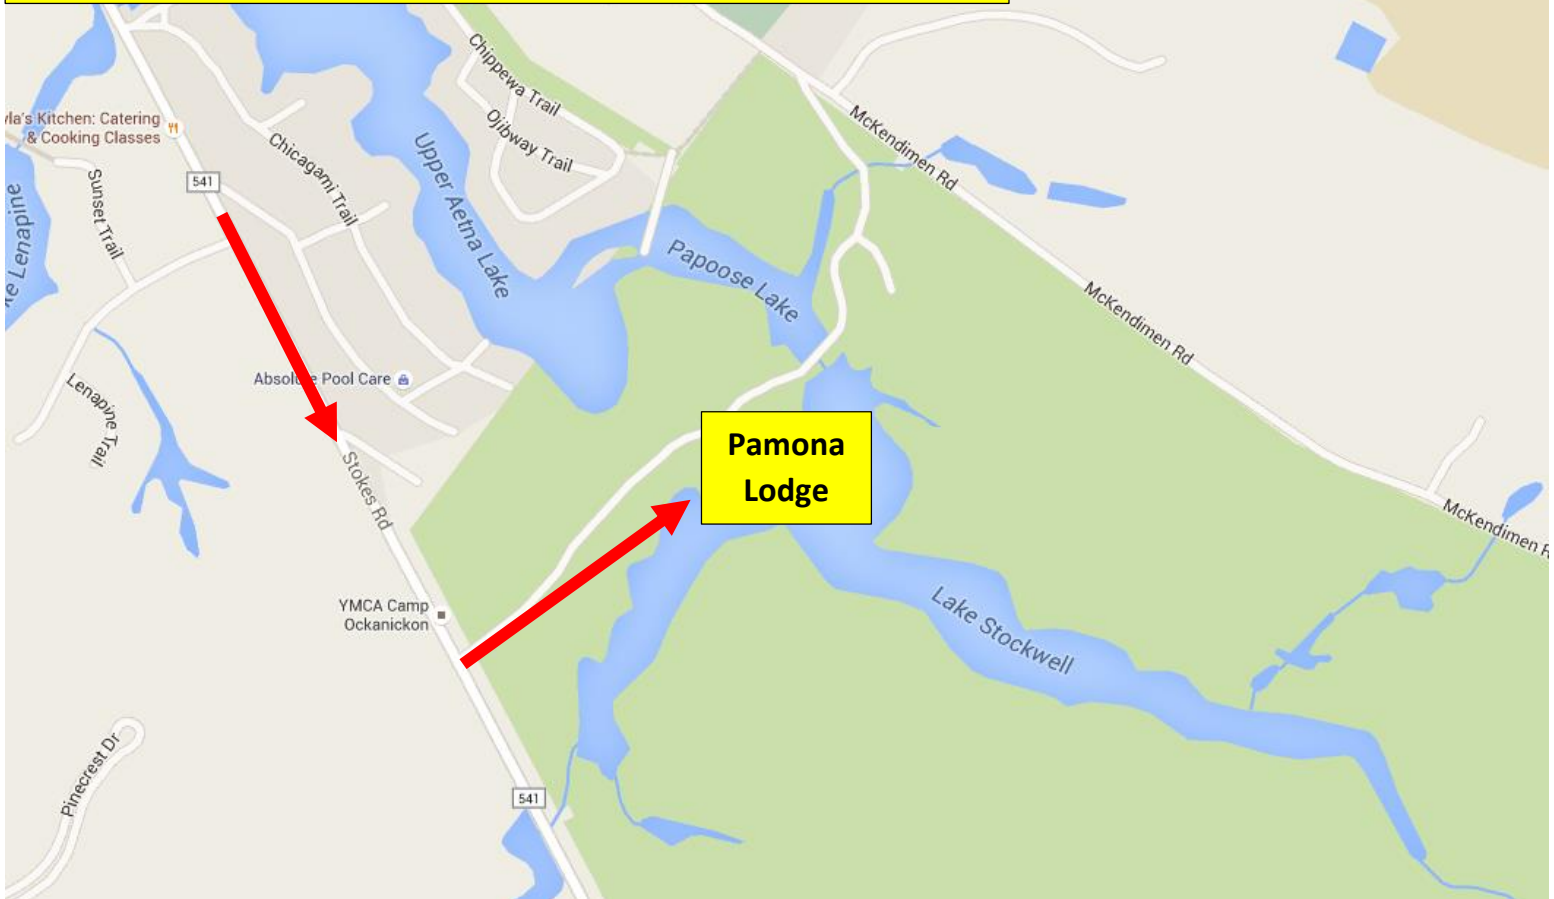

Go SOUTH on 541 for about 4 miles.

CAREFUL!
541 is crooked!

You need to **bear left** or **right** a few times.

STAY on 541!

After about 4 miles on 541 (aka 'Stokes Rd')

You'll see Camp Ockanickon on the LEFT (there's a BIG sign)

Turn left, onto the dirt road. Pamona Lodge is ¼ mile on the RIGHT

Pamona Lodge