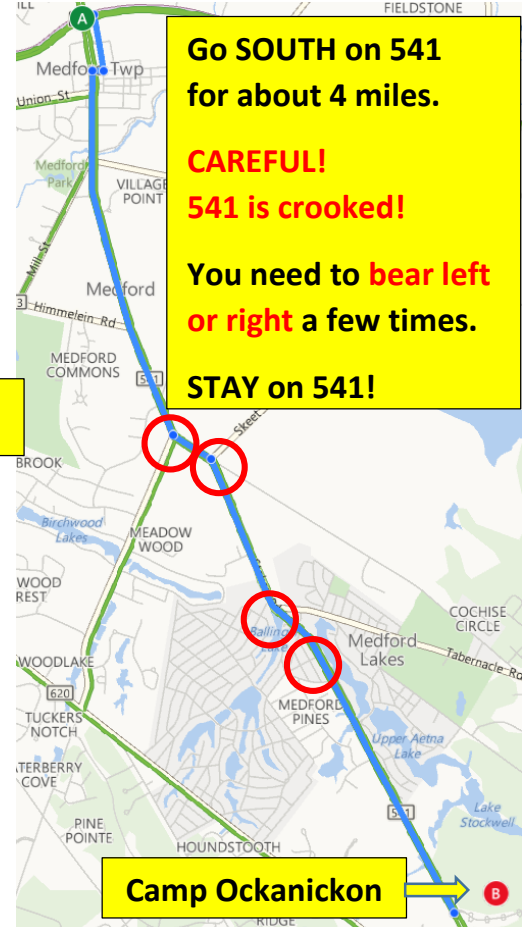

Directions to Camp Ockanickon

Pamona Lodge, YMCA Camp Ockanickon, 1303 Stokes Rd, Medford, NJ 08055

609-654-8895

<http://www.ycamp.org>

Dream's Cell: 856-313-7771

Get yourself to the intersection of Rt 70 and 541 (aka Main St, Medford)

Go SOUTH on 541 for about 4 miles.

CAREFUL!
541 is crooked!

You need to **bear left** or **right** a few times.

STAY on 541!

After about 4 miles on 541 (aka 'Stokes Rd')

You'll see Camp Ockanickon on the LEFT (there's a BIG sign)

Turn left, onto the dirt road. Pamona Lodge is ¼ mile on the RIGHT

Pamona Lodge