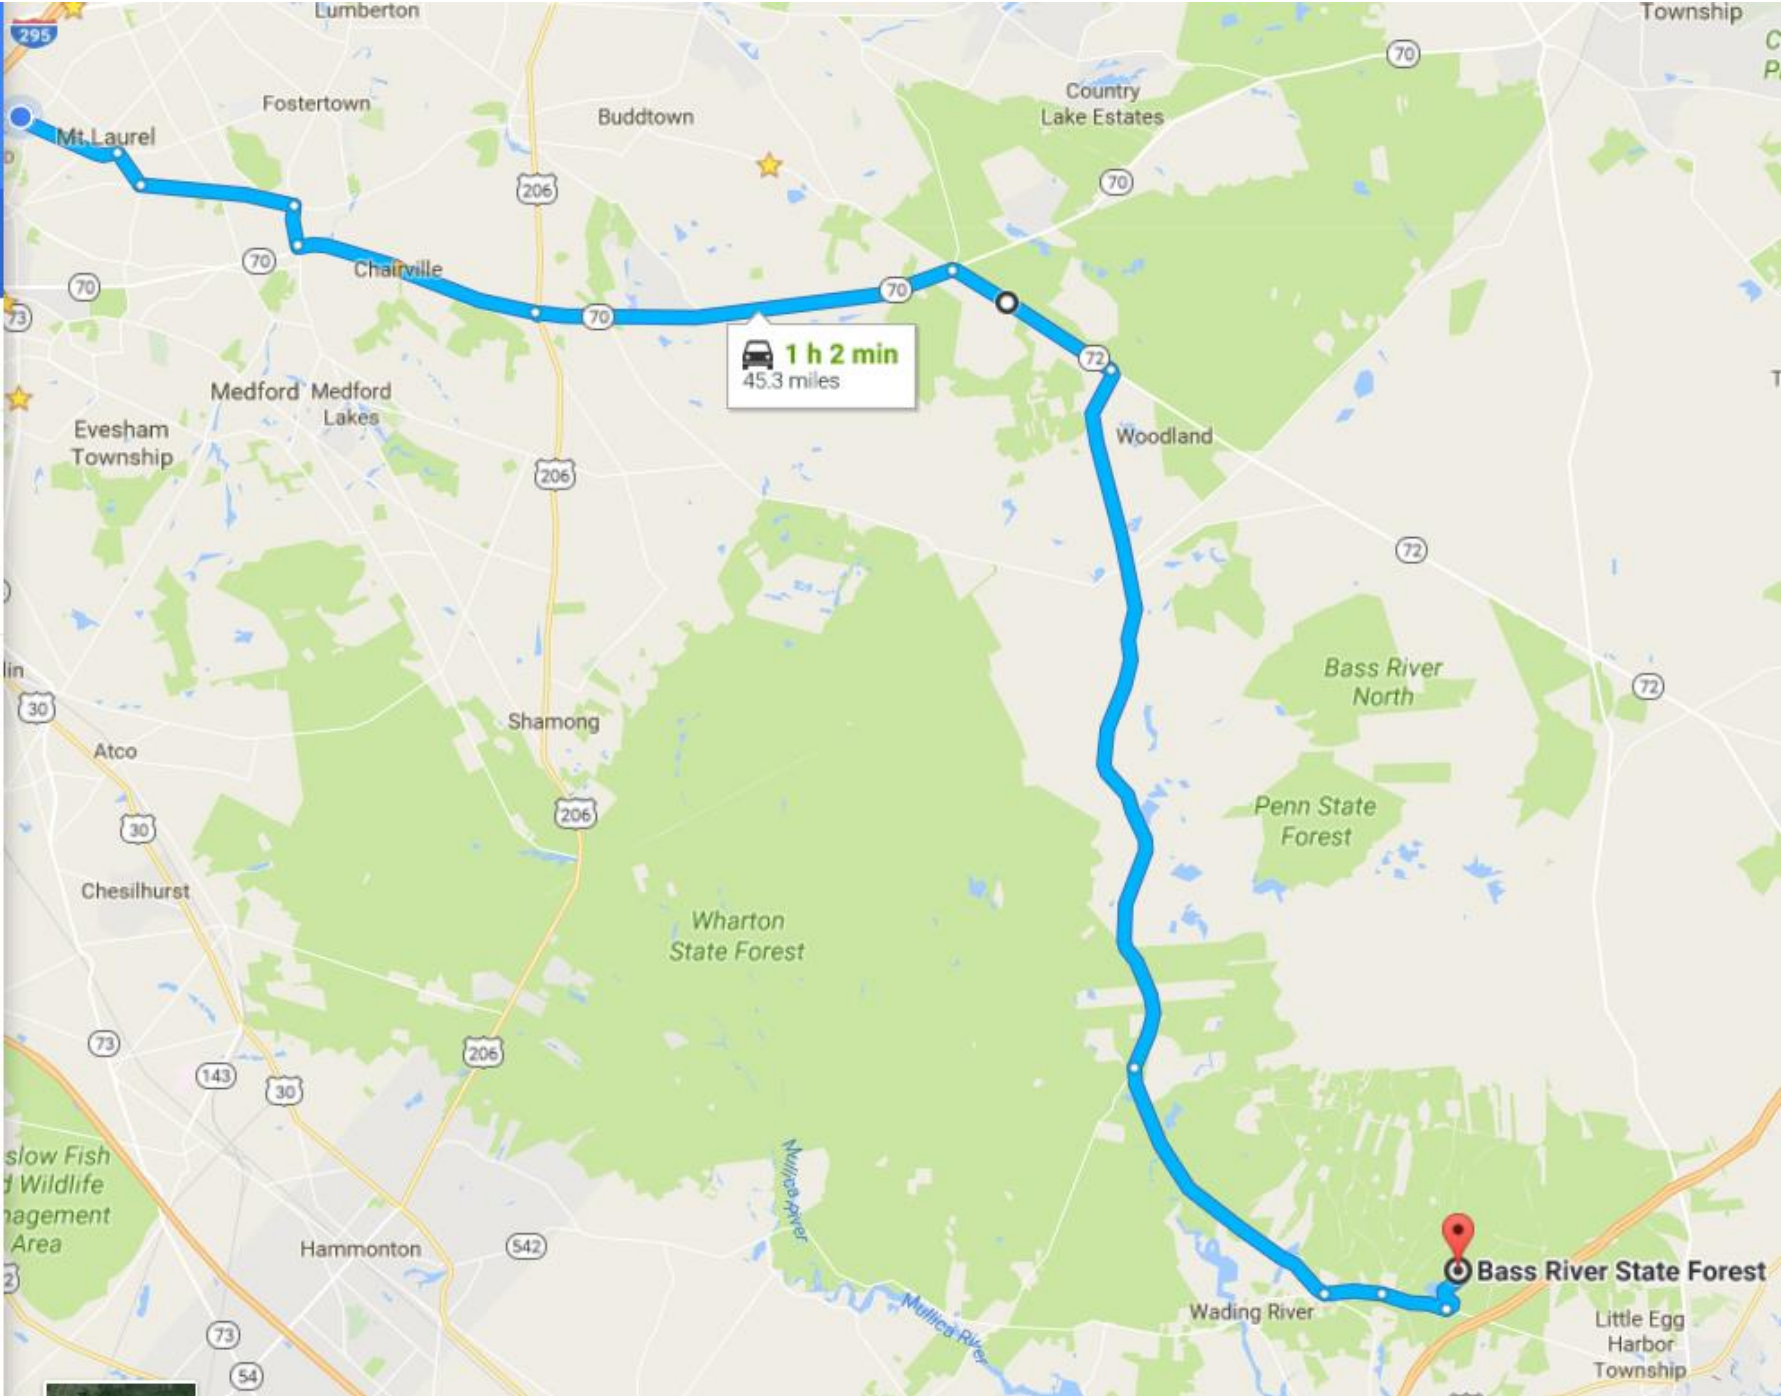

Bass River State Forest

Bass River State Forest (from 295 & Rt 70)

Bass River Campground Map

CAMPGROUND MAP