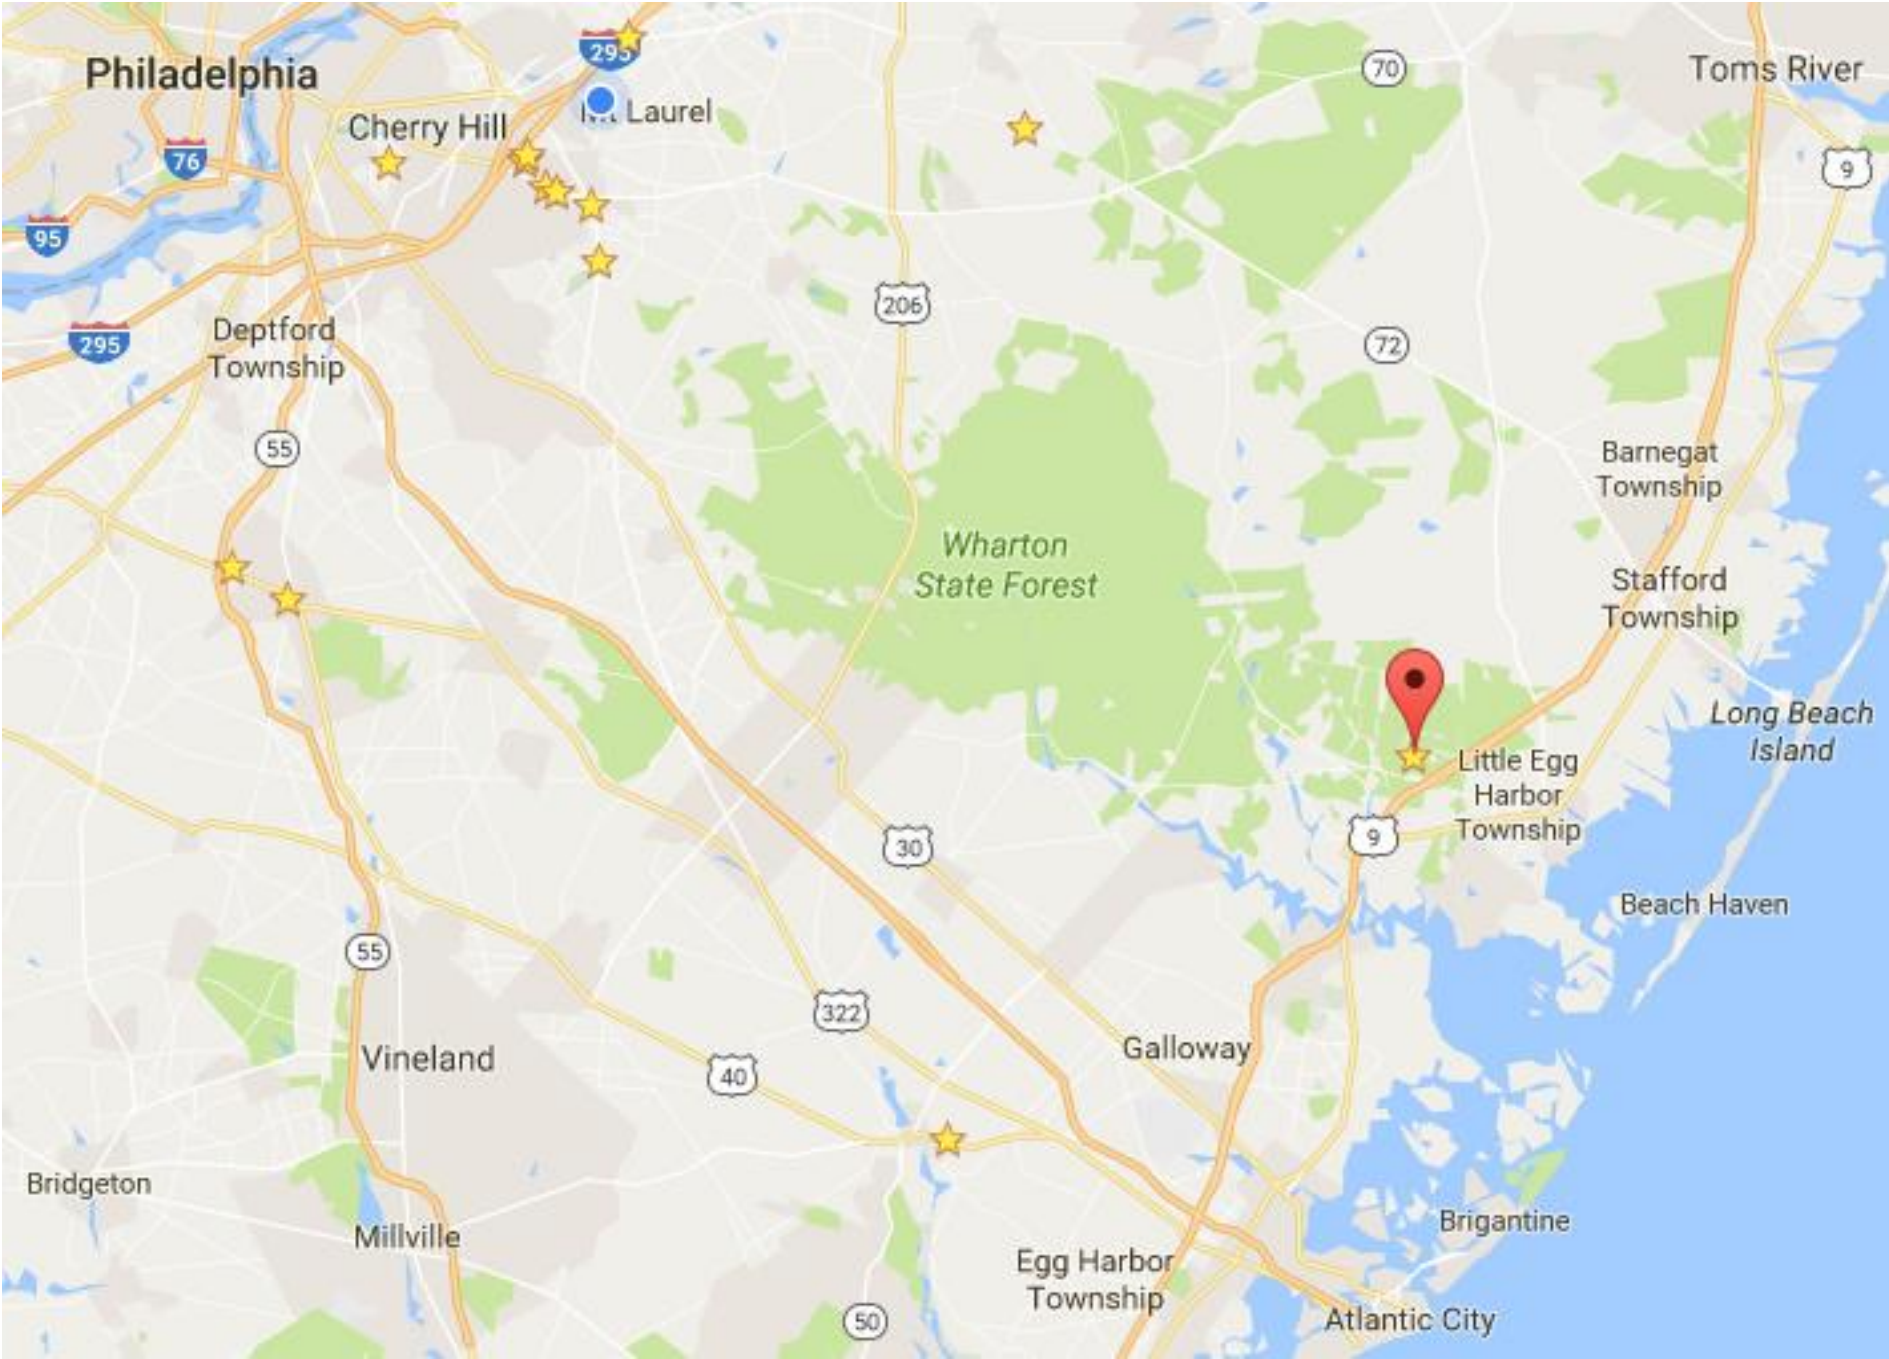

Bass River State Forest

Bass River State Forest (from 295 & Rt 70)

Bass River Campground Map

CAMPGROUND MAP